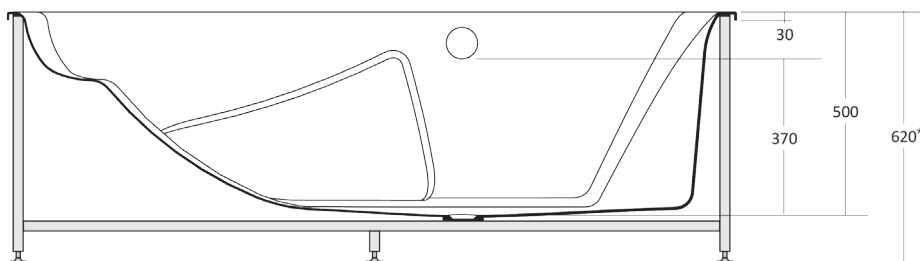

OMVIVO^o ERGObATH[®] CLASSIC

Ergobath[®] Freestanding Bath

Ergobath[®] Inset Deluxe Spa Bath

Ergobath[®] Freestanding Premium Spa Bath

Please note that all measurements are approximate.
* 620mm is minimum, the feet are adjustable so the overall height of the bath can vary.