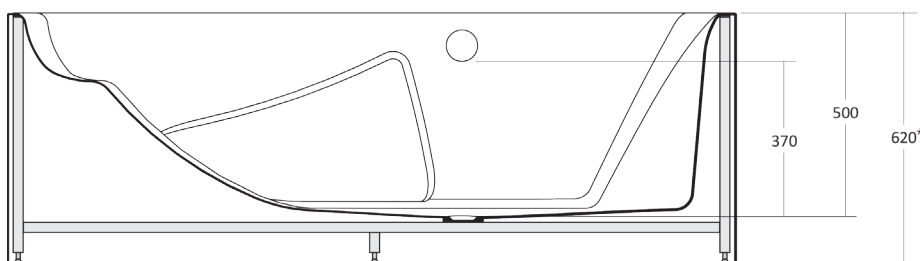

OMVIVO^o ERGObATH[®] CLASSIC

Ergobath[®] Freestanding Bath

Ergobath[®] Inset Deluxe Spa Bath

Ergobath[®] Freestanding Premium Spa Bath

Please note that all measurements are approximate.
* 620mm is minimum, the feet are adjustable so the overall height of the bath can vary.