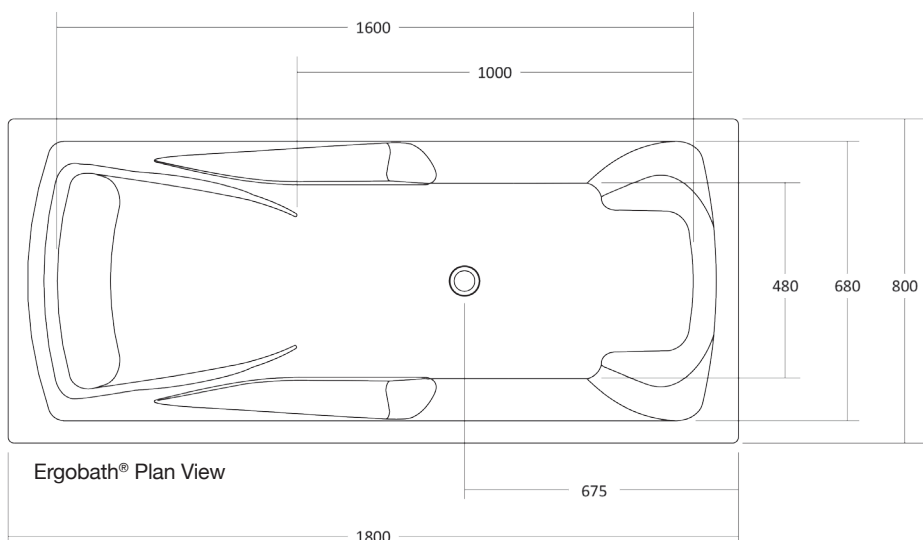

OMVIVO^o ERGObATH[®] CLASSIC

Ergobath[®] Freestanding Bath

Ergobath[®] Inset Deluxe Spa Bath

Ergobath[®] Freestanding Premium Spa Bath

Please note that all measurements are approximate.
* 620mm is minimum, the feet are adjustable so the overall height of the bath can vary.